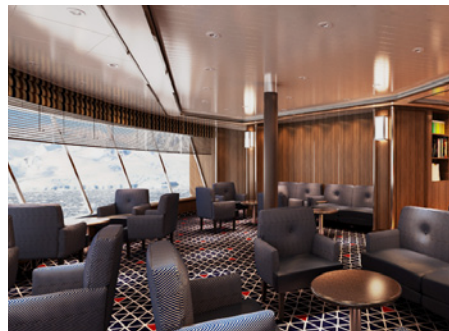

WHERE LUXURY MEETS ADVENTURE

SILVER CLOUD...
3 WEEKS TO GO

US\$500
SHIPBOARD
CREDIT

PER SUITE*

PLAN A CRUISE
MONTH

After her extensive refurbishment *Silver Cloud* will be the most spacious and comfortable ice class vessel in Expedition Cruising, offering:

- 5 Dining Options
- Uncompromising Service
- The Highest Crew-To-Guest Ratio In Expedition Cruising
- 16 Zodiacs®
- 19 Expedition Experts
- 80% Of Suites with Private Verandas

Intimate Ships • Ocean-view Suites • 1 to 1 Service Ratio • Extensive Dining Options • Included Zodiac® & Shore Excursions • Complimentary Room Service & Beverages Throughout