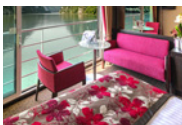

Luxurious accommodations