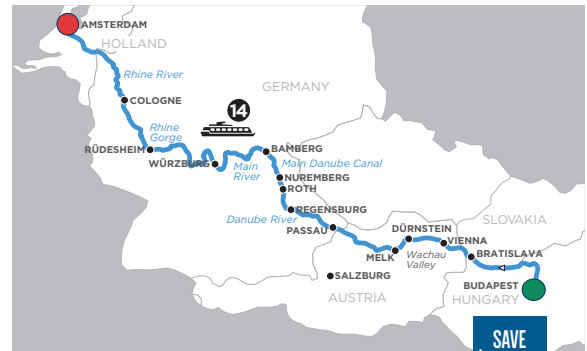

MAGNIFICENT EUROPE

15 days between Budapest & Amsterdam

NOW FROM **\$5,908***

per person, twin share (departing 27/10/20, category E)

SAVE
\$6,800PC

Luxurious accommodations

All meals on board

Beer & wine with lunch & dinner