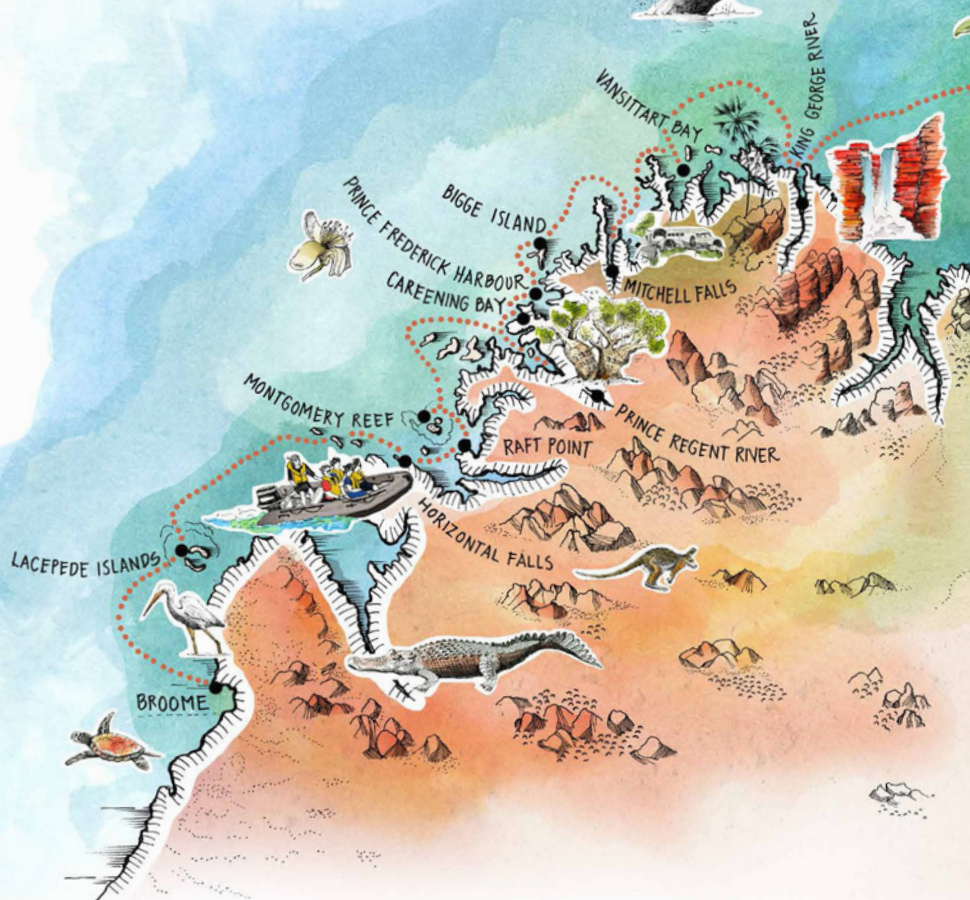

# CRUISE WEEKLY

## THE KIMBERLEY FOR TRUE EXPLORERS

This is one of the world's most beautiful and remote wilderness areas. Abundant wildlife, striking landscapes, rich history and ancient Indigenous cultures wait to be discovered. Our expert guides and crew share unsurpassed knowledge and passion for this region, forged from 24 years of experience in the Kimberley.

10 Nights between Darwin and Broome  
Departs May to September 2020