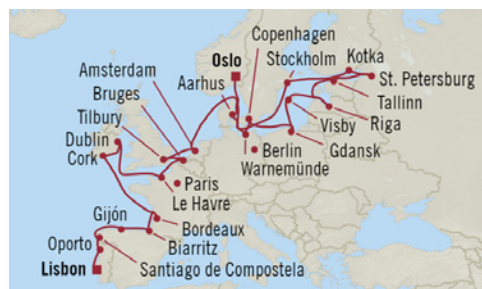

LOS ANGELES TO VANCOUVER
 12 Days | 13 May 2022 | *REGATTA*

Fares from **AU\$3,950*PP**

OSLO TO LISBON
 28 Days | 13 Sep 2022 | *MARINA*

Fares from **AU\$11,090*PP**

LISBON TO BARCELONA
 10 Days | 25 Oct 2022 | *SIRENA*