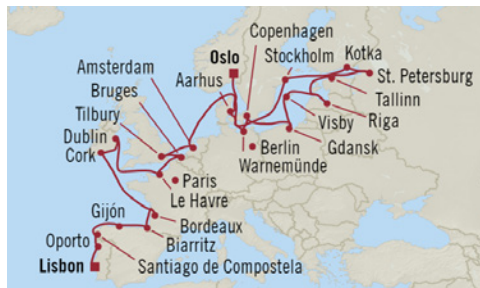

LOS ANGELES TO VANCOUVER
 12 Days | 13 May 2022 | *REGATTA*

Fares from **AU\$3,950*PP**

OSLO TO LISBON
 28 Days | 13 Sep 2022 | *MARINA*

Fares from **AU\$11,090*PP**

LISBON TO BARCELONA
 10 Days | 25 Oct 2022 | *SIRENA*